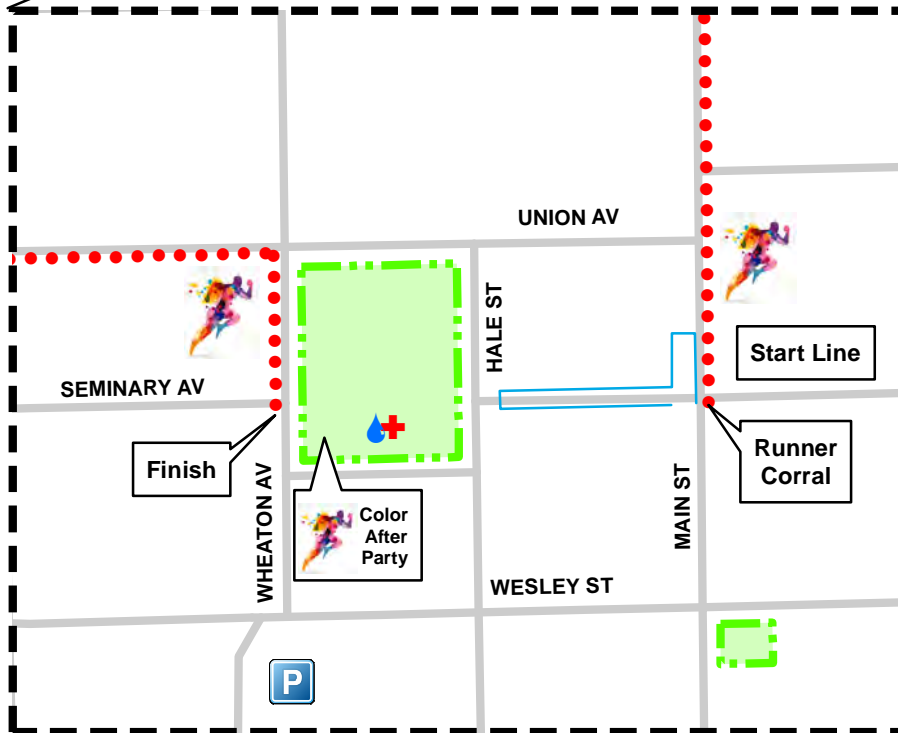

Legend

- Race Route
- Mile Marker
- 🚰 Water & First Aid
- P Parking
- 🏃 Color Station

2017 RACE ROUTE

Start: 9:00 AM

Wave Starts

-All strollers must be in last heat

-Walkers please stay towards end heats

P Parking located on Wesley between Wheaton Ave & Hale

wheatonparkdistrict.com/funrun