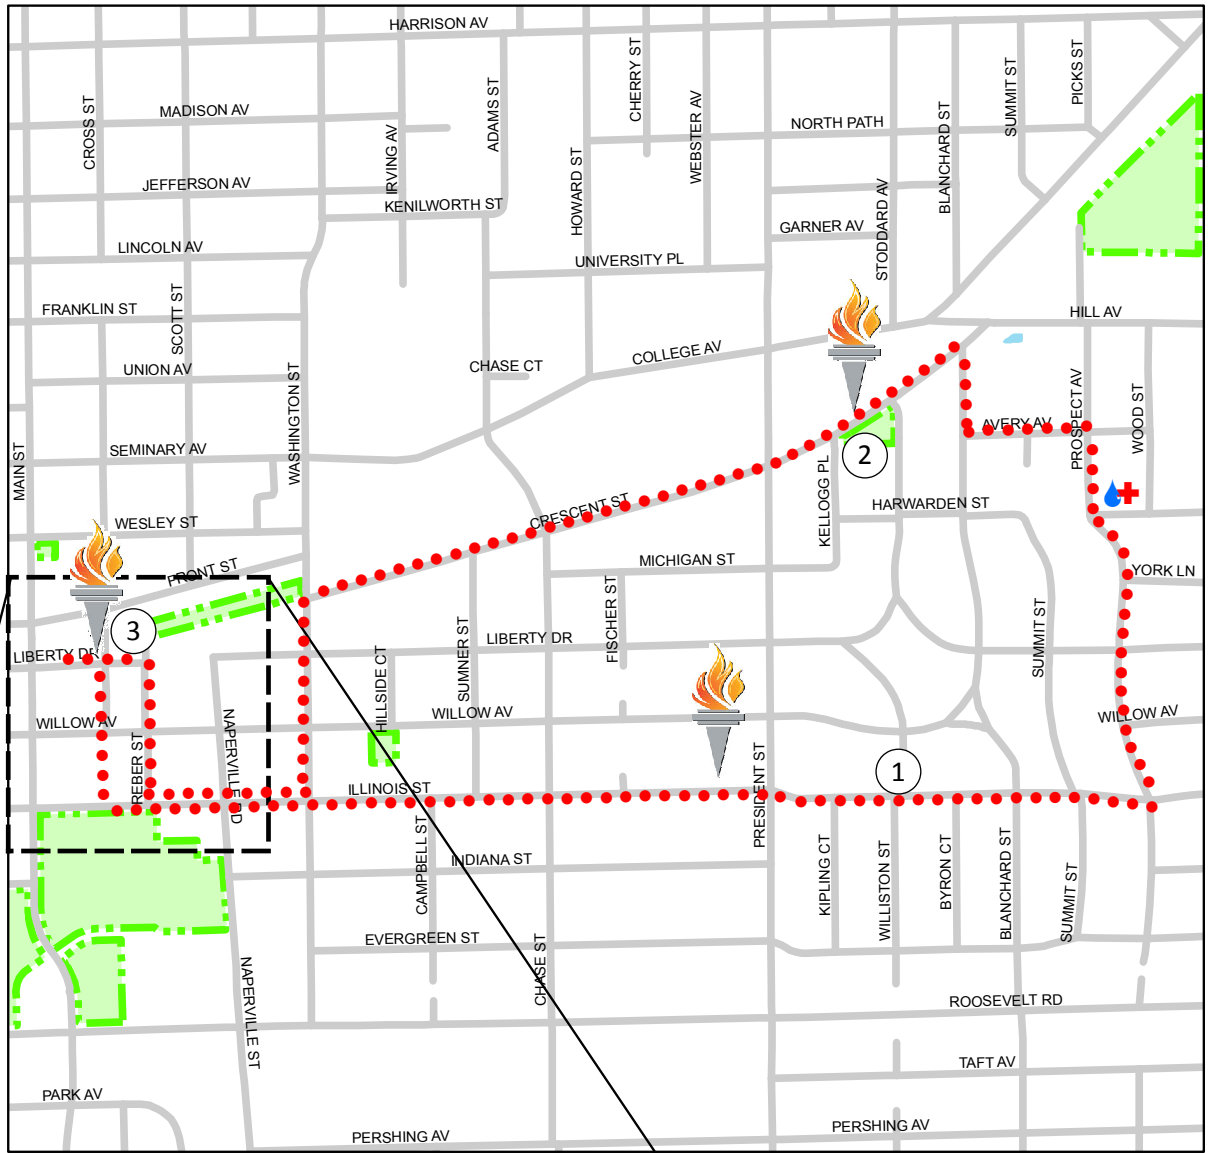

**Legend**

●●● 5K

○ Mile Marker

⚡+ Water & First Aid

🔥 Luminary Lanes

**2017 RACE ROUTE  
WHEATON**

**LIGHT THE TORCH 5K**

FT CARES  
FOUNDATION

WHEATON PARK  
DISTRICT