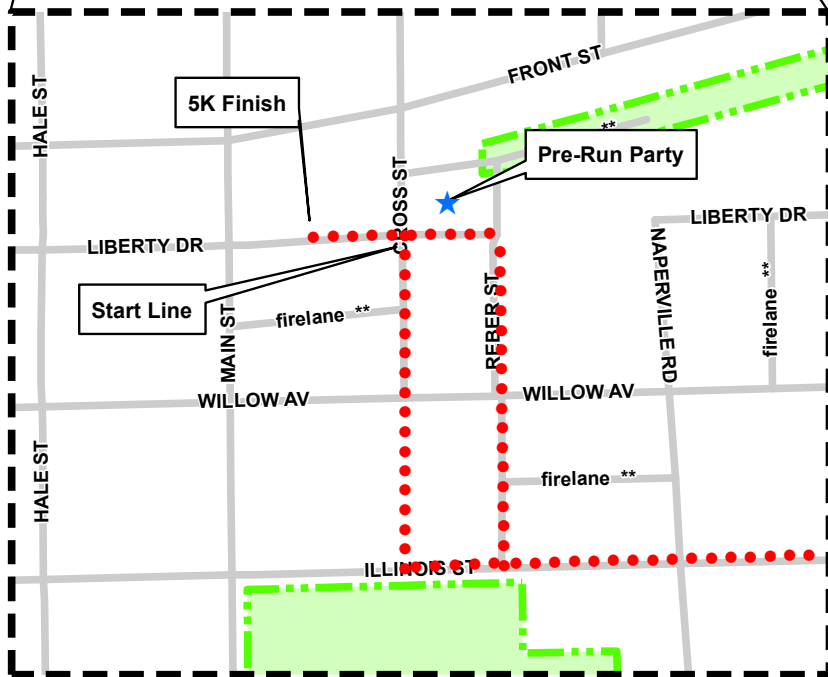

**Legend**

●●● 5K

○ Mile Marker

⚡+ Water & First Aid

🔥 Luminary Lanes

**2017 RACE ROUTE  
WHEATON**

**LIGHT THE TORCH 5K**

FT CARES  
FOUNDATION

WHEATON PARK  
DISTRICT