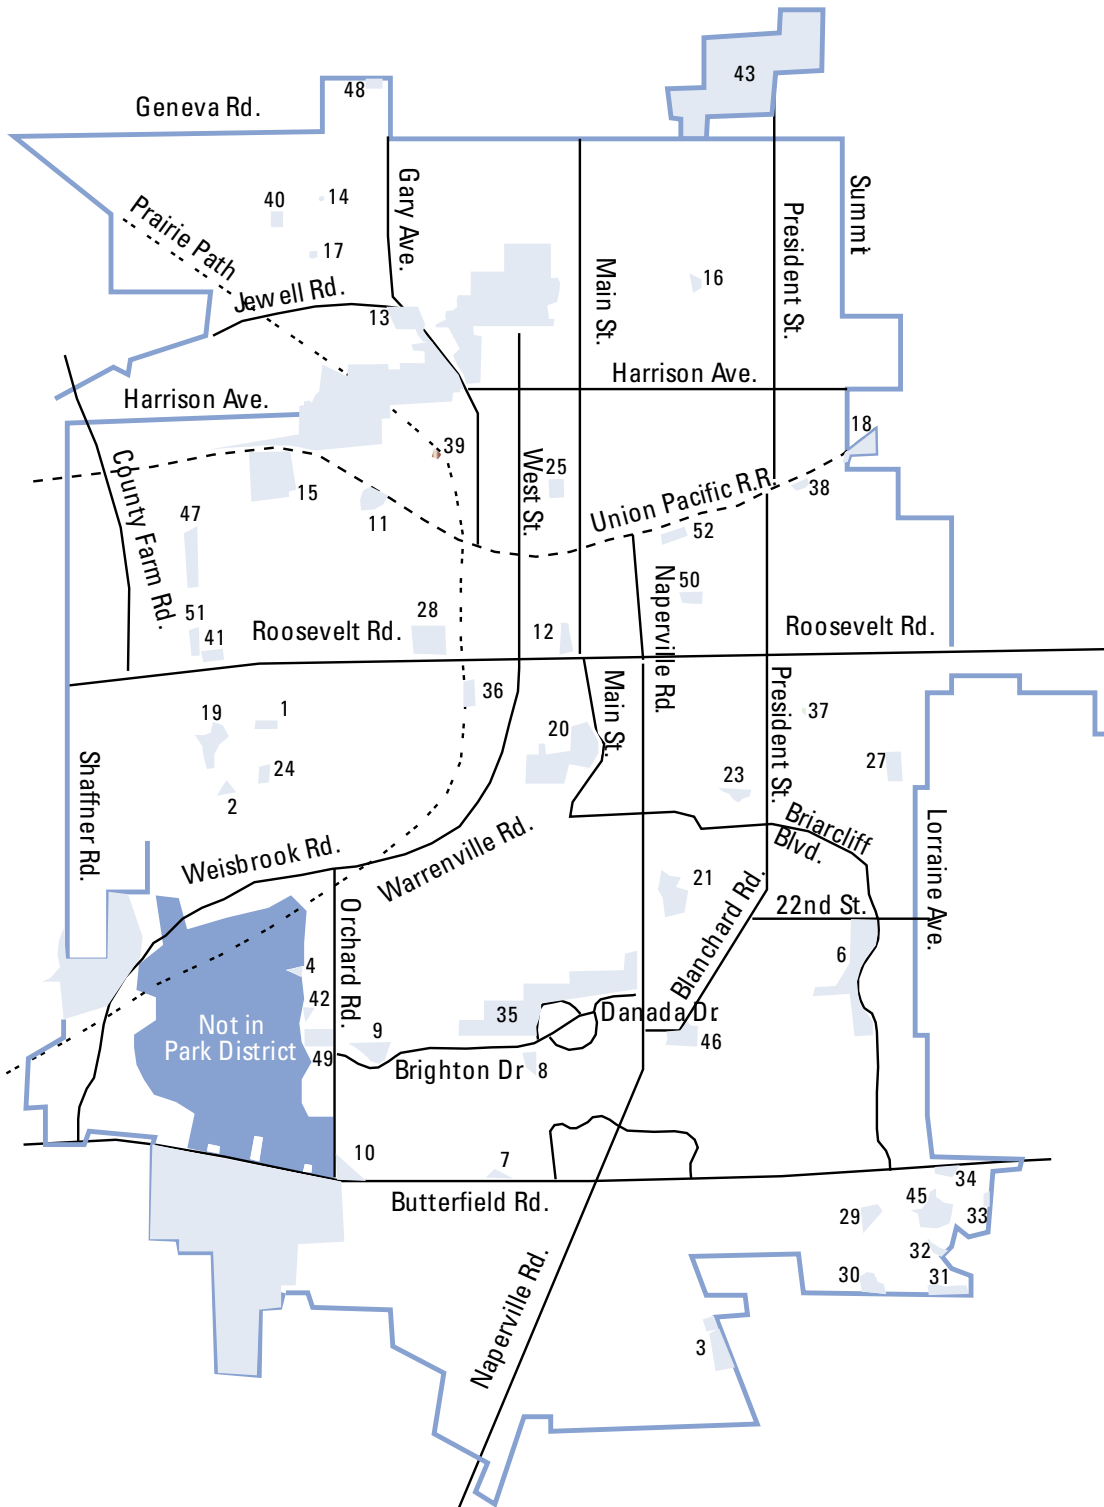

facilities & parks

parks & neighborhoods map

Parks (Park District Property)

Westhaven Park	1
Wexford Park	2
Arboretum Mews	3
Arrowhead Park	4
Atten Park	5
Briar Patch Park	6
Ridge Park	7
Chatham Park	8
Brighton Park	9
Dorset Park	10
Parks & Planning Service Ctr.	11
Central Park	12
Cosley Zoo	13
Coventry Park	14
Graf Park / Monroe School	15
Hawthorne Junction	16
C.L. Herrick Park	17
Hoffman Park	18
Hurley Gardens	19
Kelly Park / Edison School	20
Briar Knoll Park	21
Lincoln Marsh Natural Area	22
Lincoln School / Park	23
Madison School / Park	24
Memorial Park	25
Northside Park	26
Presidents Park	27
Rathje Park	28
Hull Park	29
Appleby Park	30
Albright Park	31
Scotts Cove Park	32
Blacksmith Park	33
Clydesdale Park	34
Seven Gables Park	35
Prairie Path Park	36
Sunnyside Park	37
Triangle Park	38
W.W. Stevens Park	39
Willow Pt. Conservation Area / Herrick Woods Extension	40
Roosevelt & Hazelton	41
Orchard Park	42
Community Park	43
Arrowhead Golf Club	44
Scottdale Park	45
Community Center/ Rice Pool	46
Jefferson School Site	47
American Legion	48
Toohy Park	49
Hillside Park	50
Firefighters' Park	51
Clocktower Commons	52

— = Park District Boundaries = Park District Property