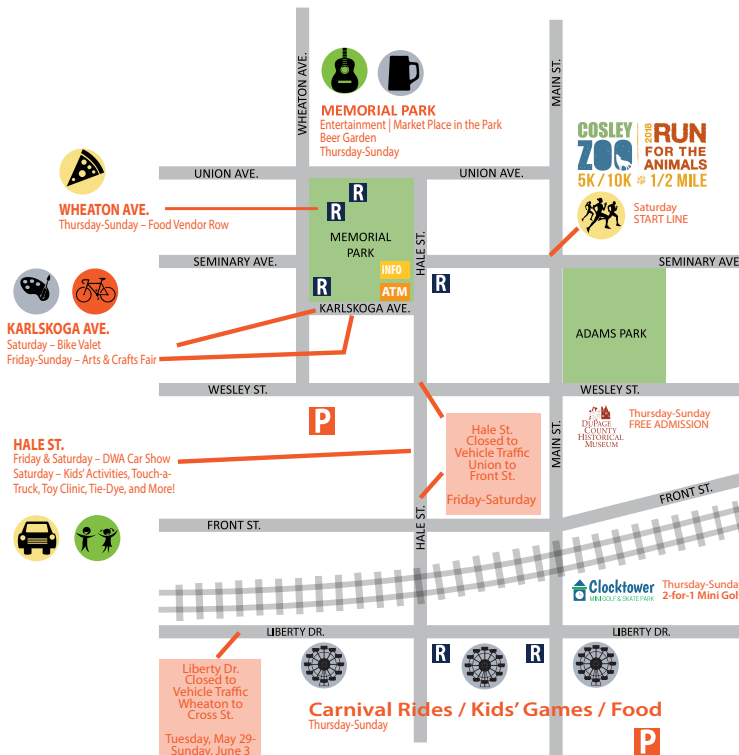

P = Parking Garage

R = Restrooms