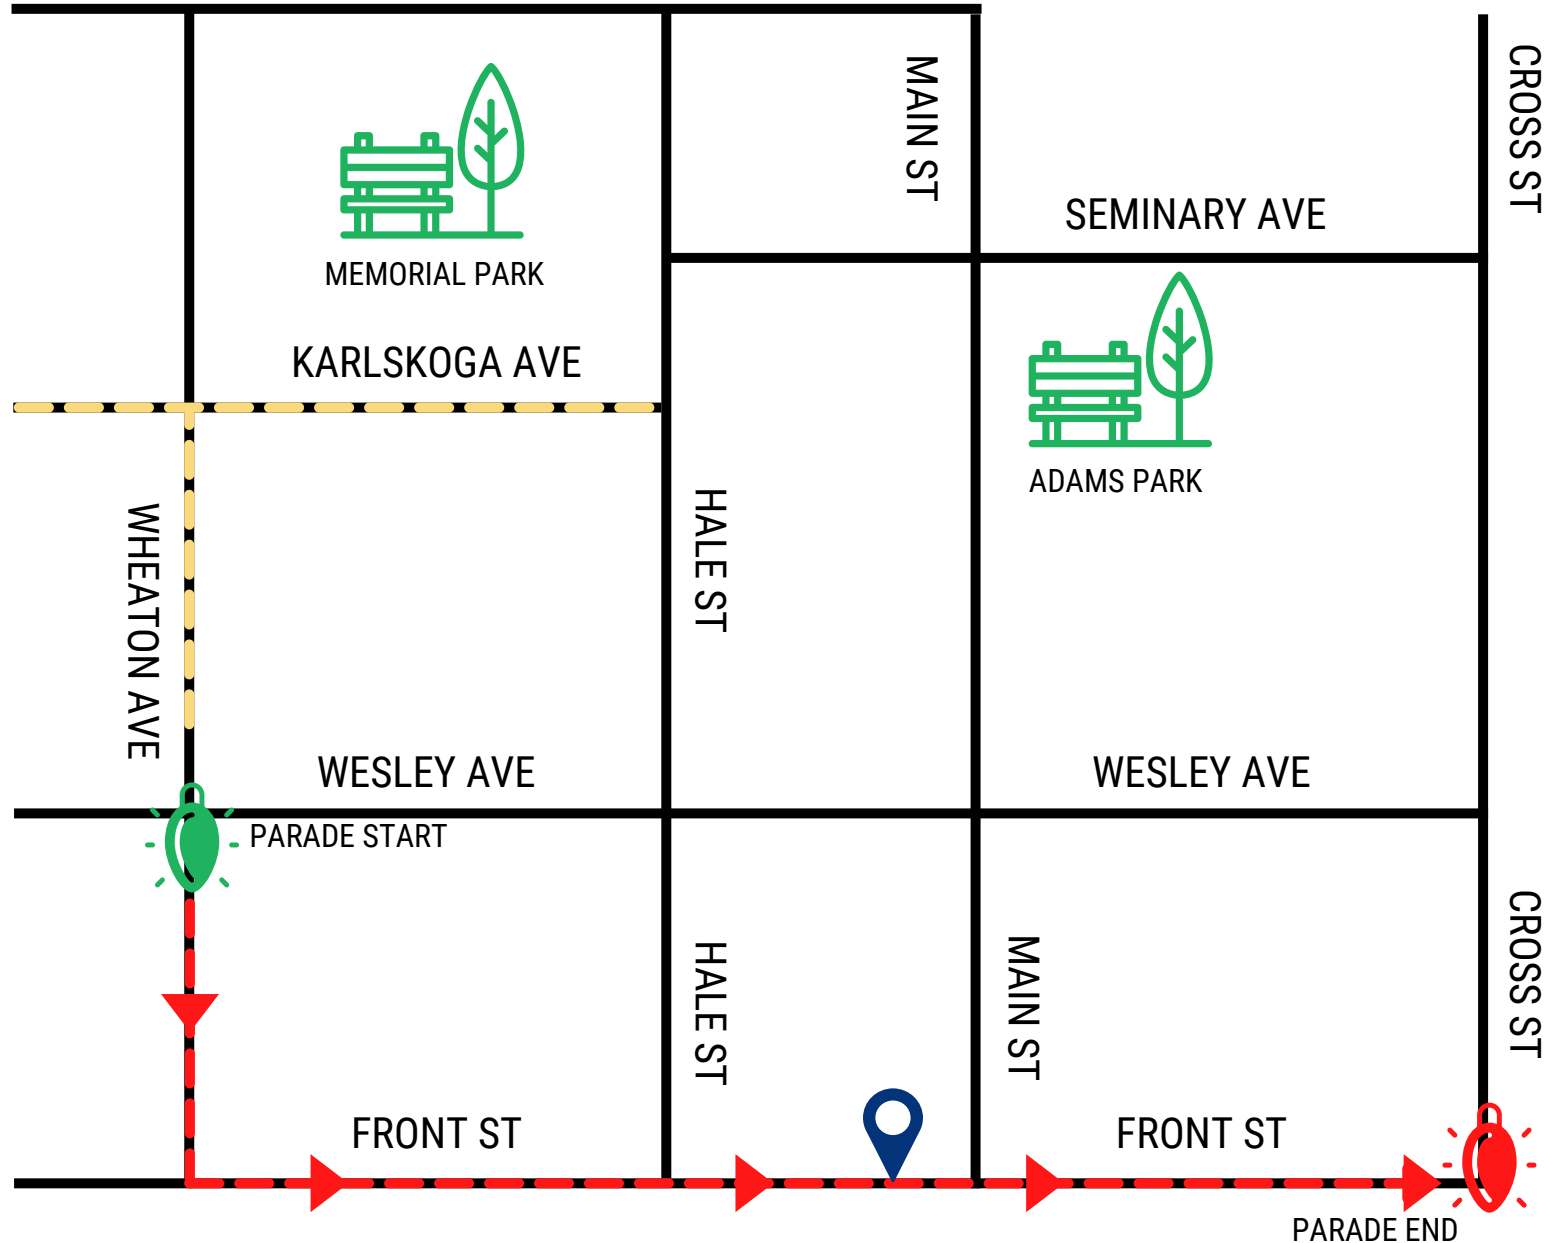

WHEATON CHRISTMAS PARADE

PARADE ROUTE | FRIDAY, NOVEMBER 26

STEP OFF | 6P
STAGING STARTS | 5P

UNION AVE

PARADE START

DJ/PARADE ANNOUNCEMENTS

PARADE ROUTE

PARADE STAGING