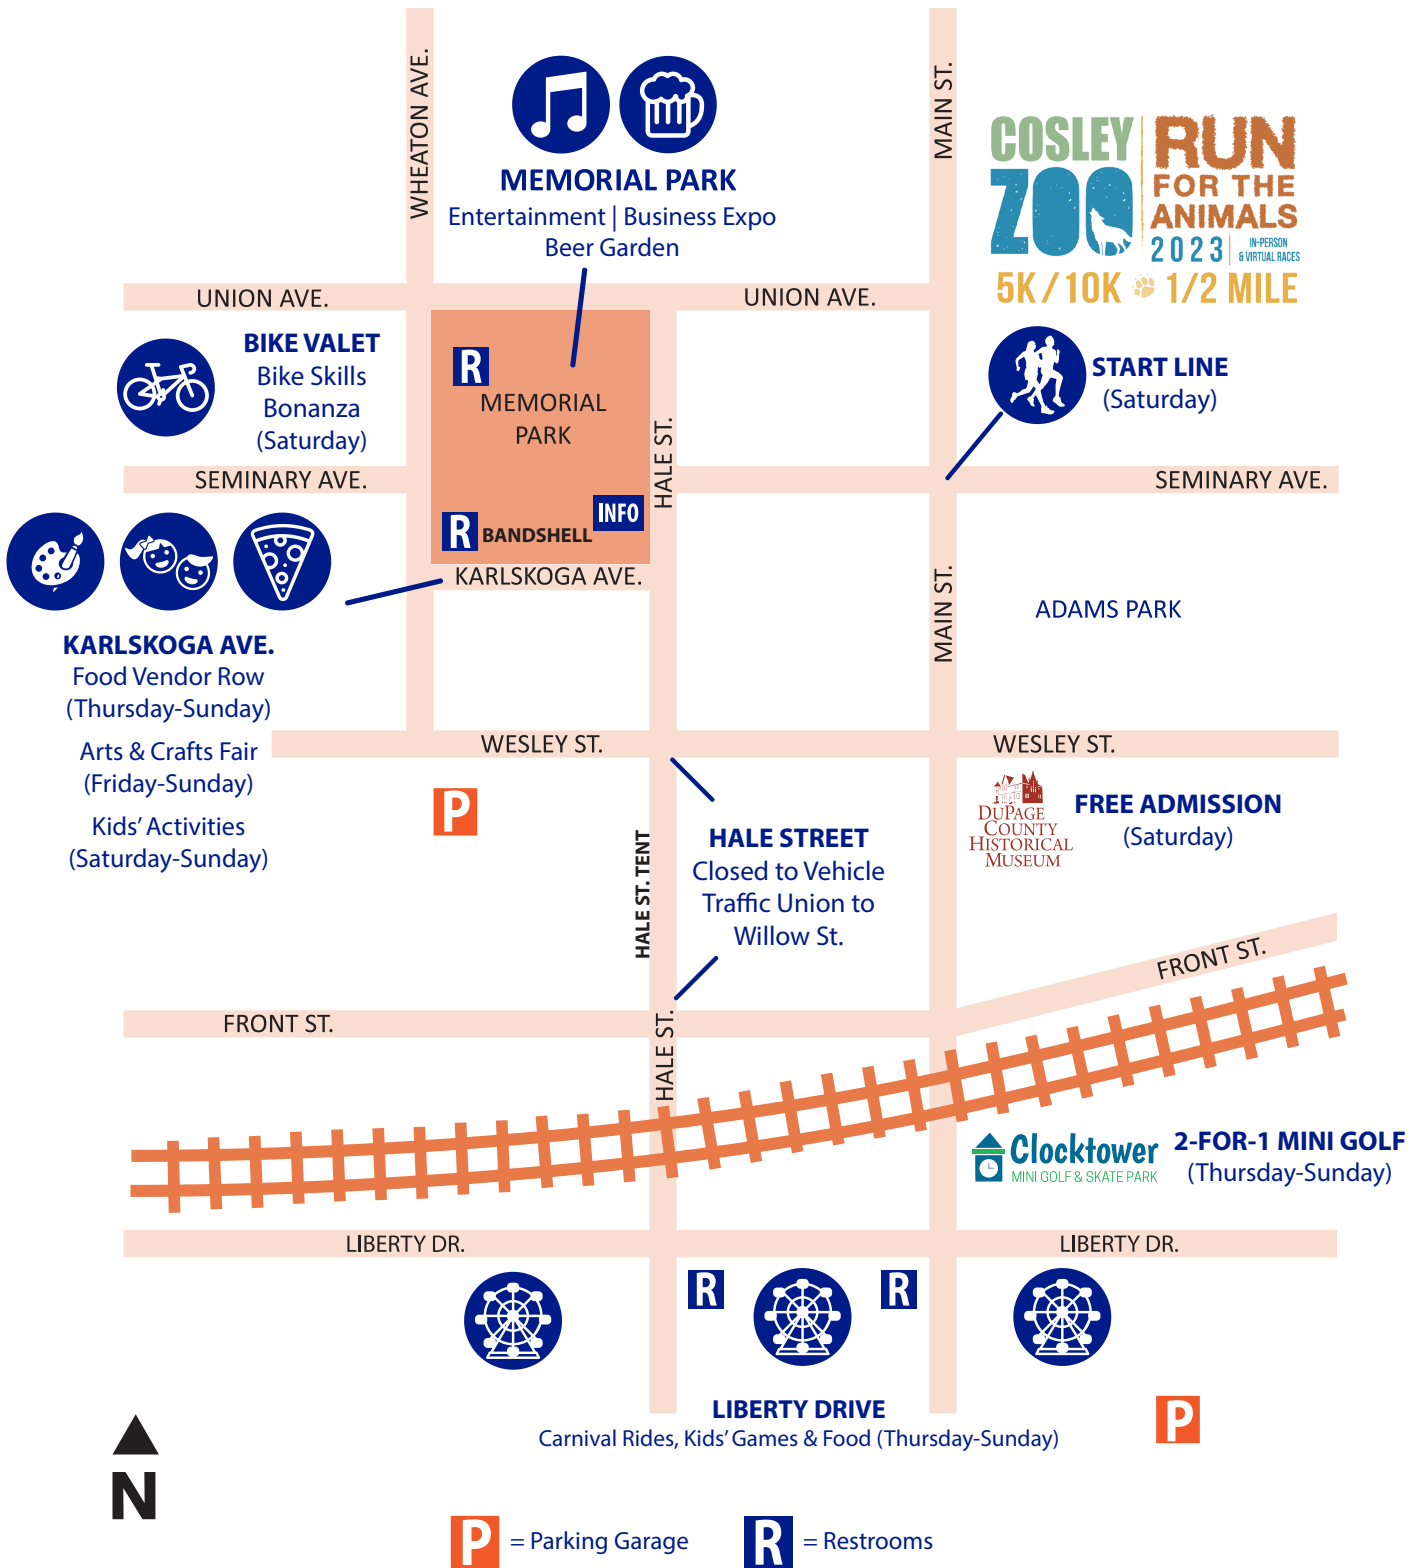

CREAM of WHEATON
Wheaton Chamber of Commerce | Wheaton Park District

2023 EVENT MAP

June 1-4 | Memorial Park & Downtown Wheaton

wheatonparkdistrict.com/creamofwheaton